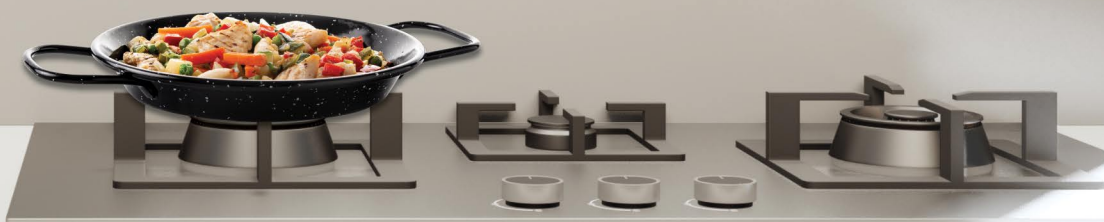

Website:- www.kleverappliances.com
Follow us : /kleverappliances

Scan QR Code
for more Information